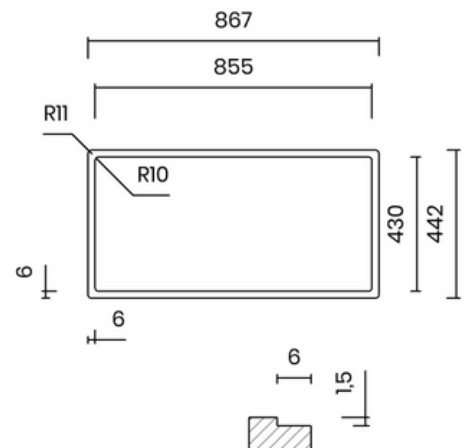

Lắp chìm
Flushmount