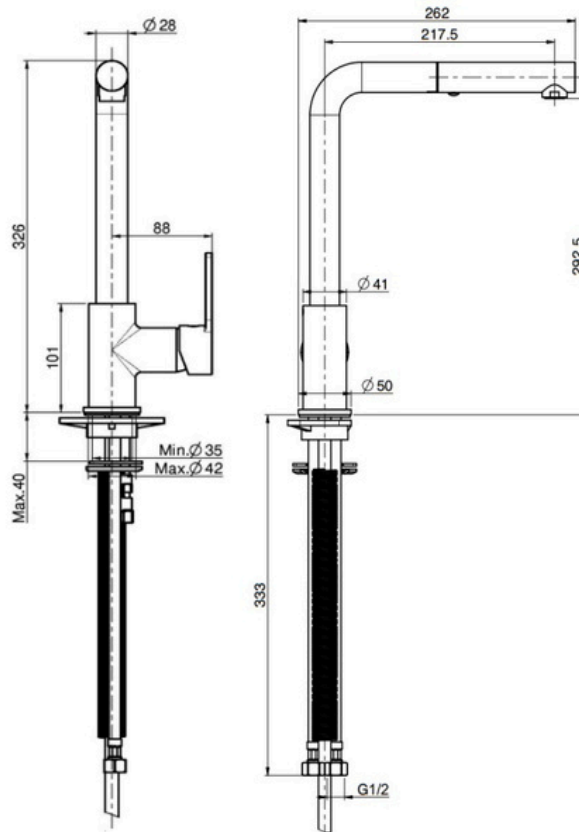

LUXURIOUS BLACK MATT

- Water modes: hot and cold mixer
- Material: brass with black matt finishing
- Body: 360 degree rotation
- Hand shower: extractable
- Hand lever: 2 water open levels
- Outlet types: bubble and shower
- Height: 326 mm