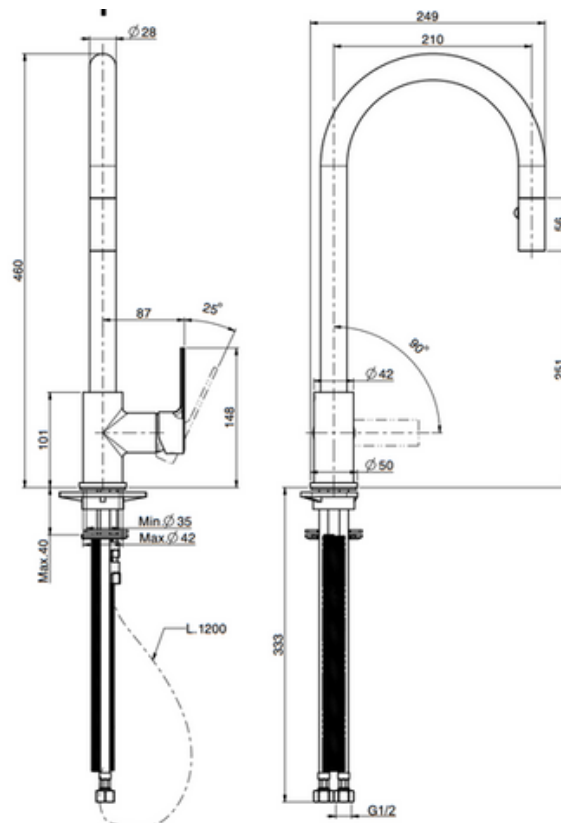

UNIQUE INTEGRATED WASTE

- Material: inox AISI 304
- Thickness: regular 1 mm
- Bowl depth: 200 mm
- Outer dimensions: 540 x 440 mm
- Bowl dimensions: 500 x 400 mm
- Cabinet: 600 mm
- Integrated waste: 114 mm
- Siphon included

ELEGANT SQUARE

- Material: inox AISI 304
- Thickness: regular 1 mm
- Bowl depth: 200 mm
- Outer dimensions: 745 x 440 mm
- Bowl dimensions: 2 x 340x400 mm
- Cabinet: 800 mm
- Standard waste: 114 mm
- Siphon included

ELEGANT CHROME

- Water modes: hot and cold mixer
- Material: brass with chrome finishing
- Body: 360 degree rotation
- Hand shower: extractable
- Hand lever: 2 water open levels
- Outlet types: bubble and shower
- Height: 326 mm

ELEGANT CHROME

- Water modes: hot and cold mixer
- Material: brass with chrome finishing
- Body: 360 degree rotation
- Hand shower: extractable
- Hand lever: 2 water open levels
- Outlet types: bubble and shower
- Height: 460 mm