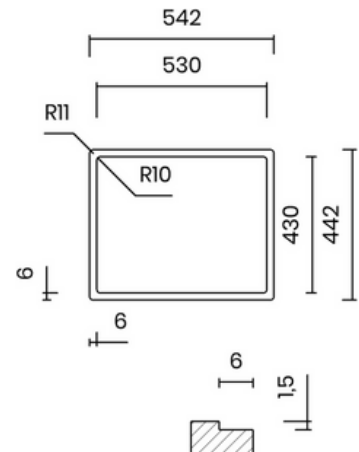

Lắp chìm
Flushmount